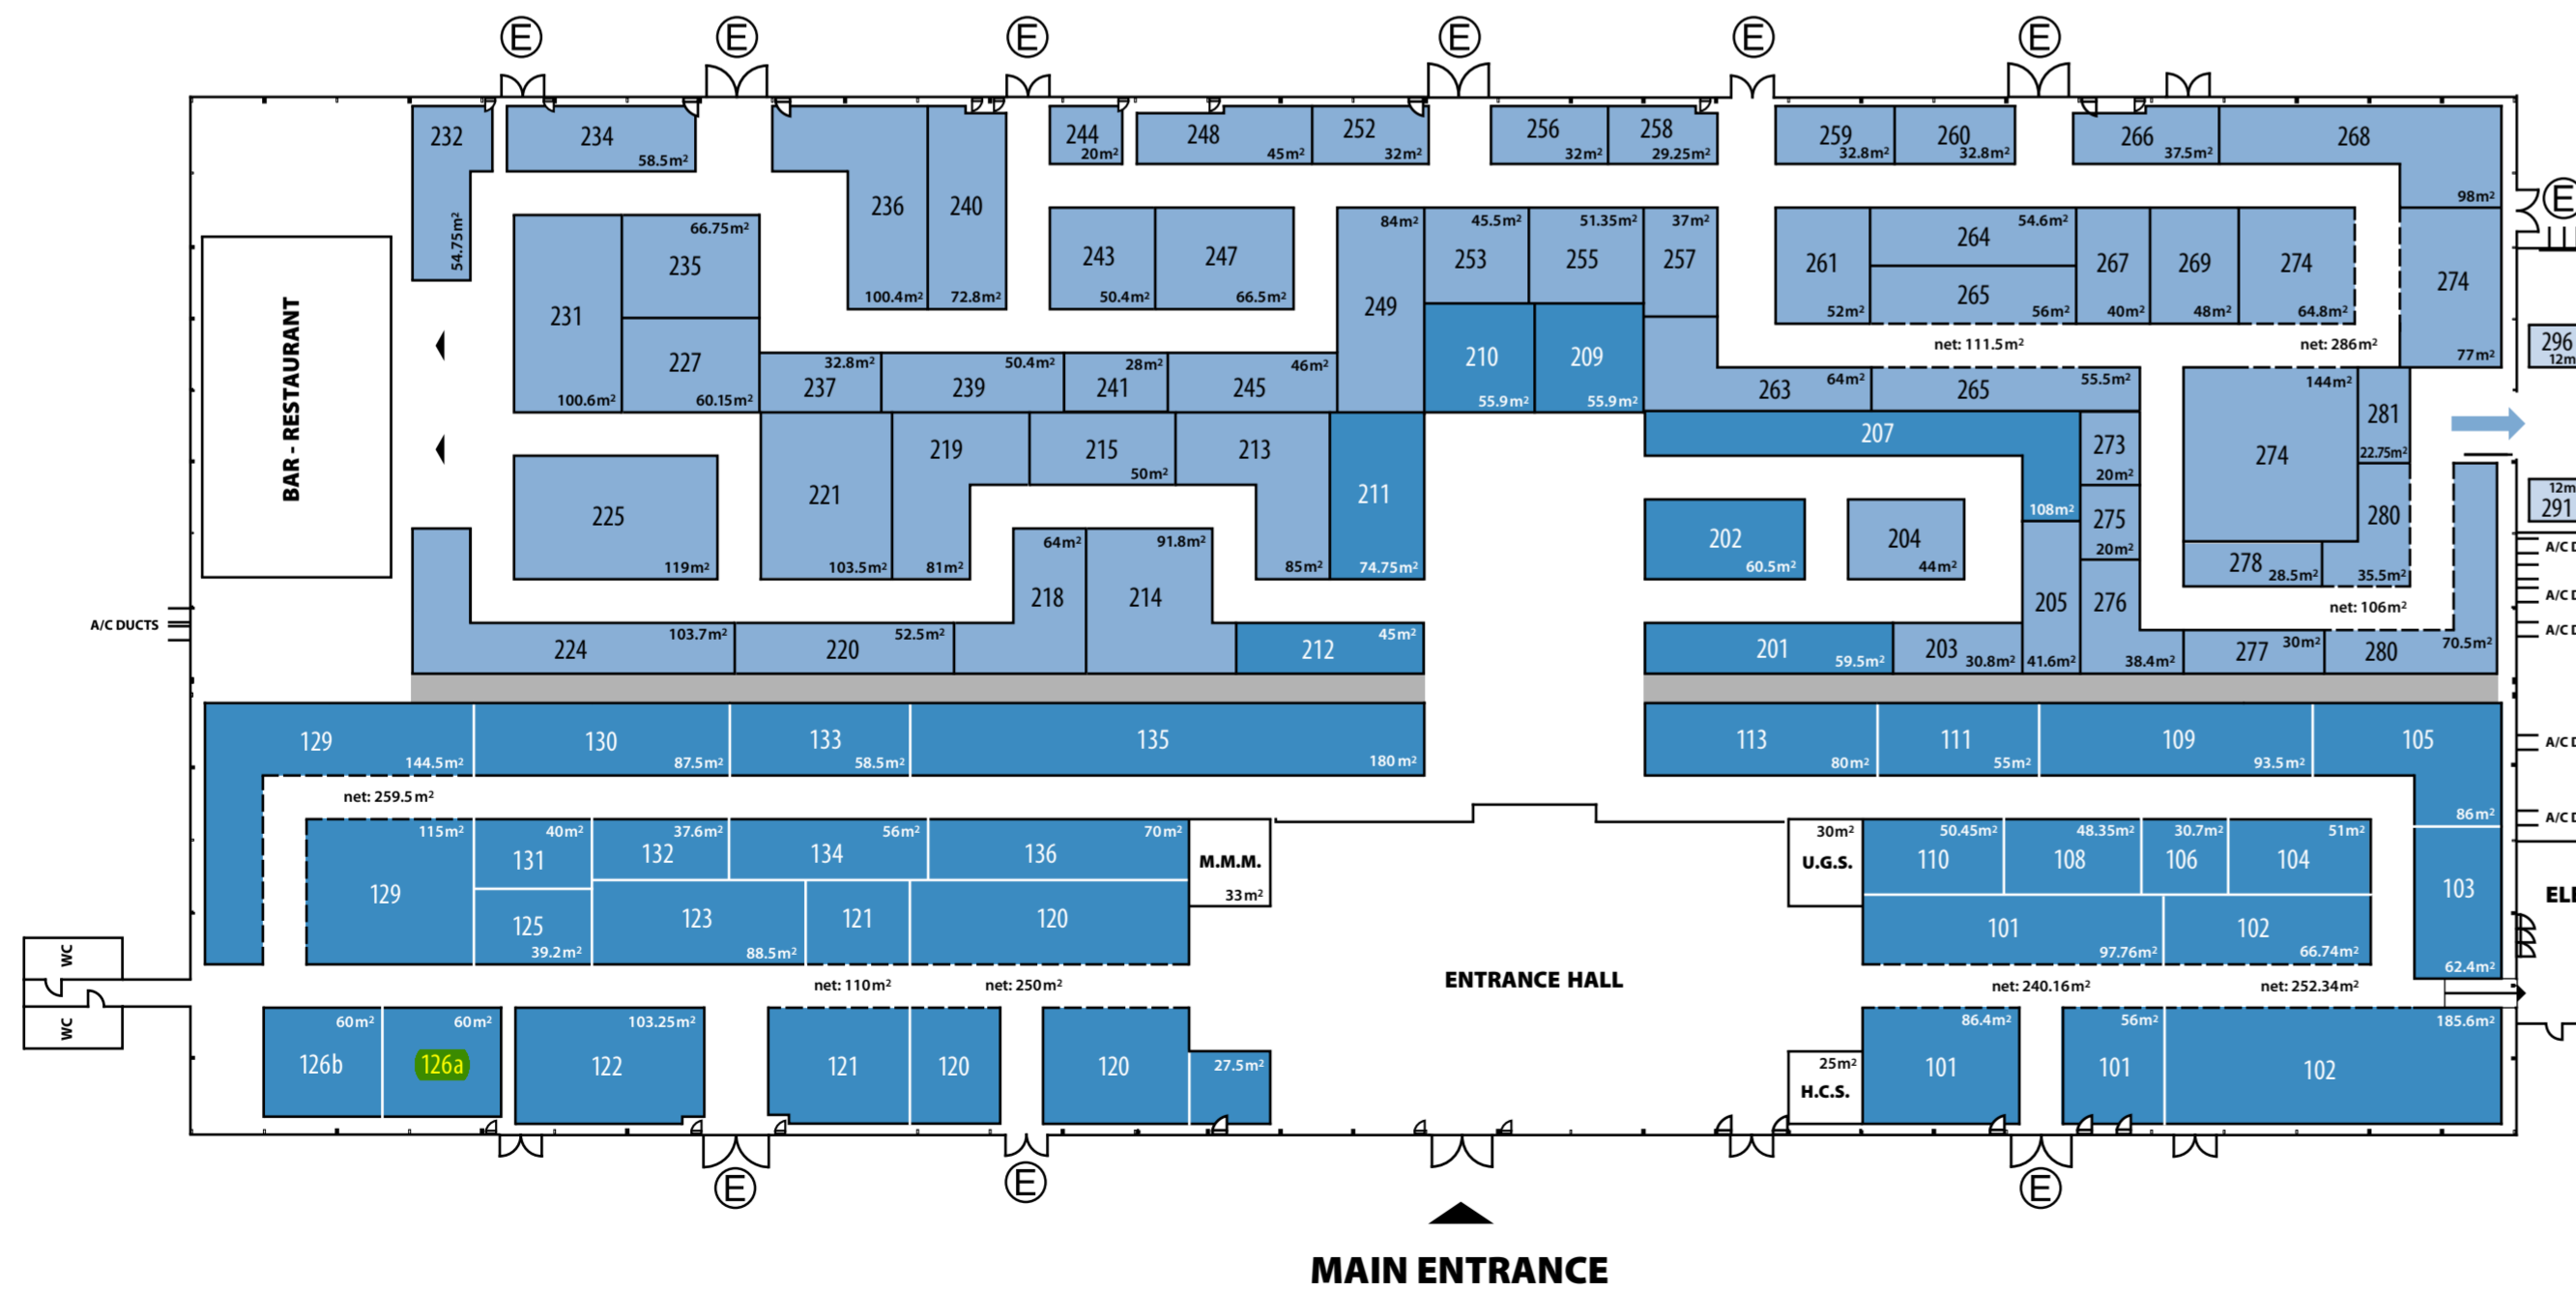

# Site Plan

HELLENIKON EXHIBITION CENTRE, 7-11 June 2010

Ⓔ emergency exits

Hall 1  
Hall 2

Hall 3  
Hall 4  
Hall 5  
Hall 6  
Hall 7

- Premium A Area
- Premium B Area
- Standard Area

INTERTRADE CO. LTD  
Exclusive Representatives  
Stand 351